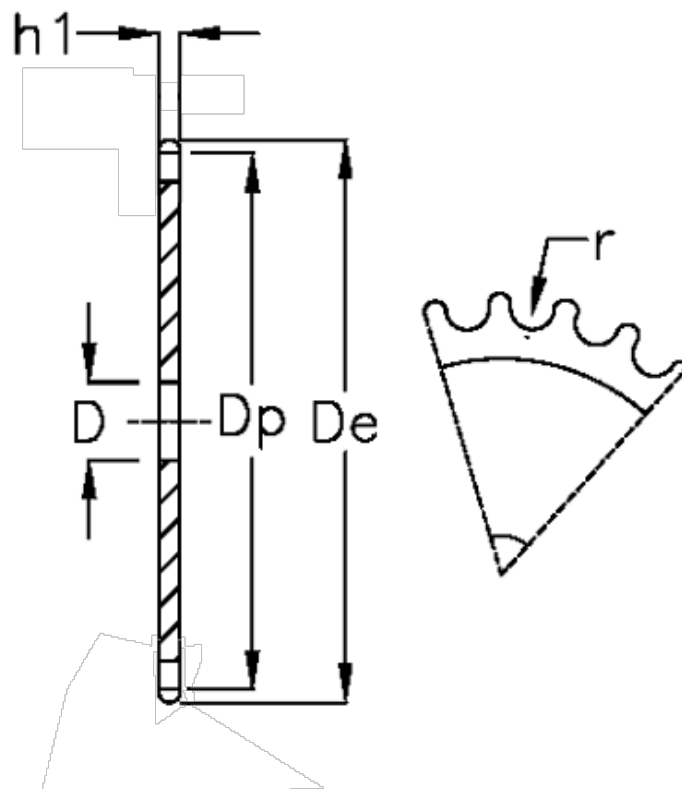

Article number: 616021005055

Description: Plate wheel 08 B-1 Z=55 simplex

## Measures

C	= 1
D	= 20
De	= 228.1
Dp	= 222.46
For chain size	= 1/2 x 5/16
For chain type	= 08 B-1
h1	= 7.2
Number of teeth	= 55

r = 8.51